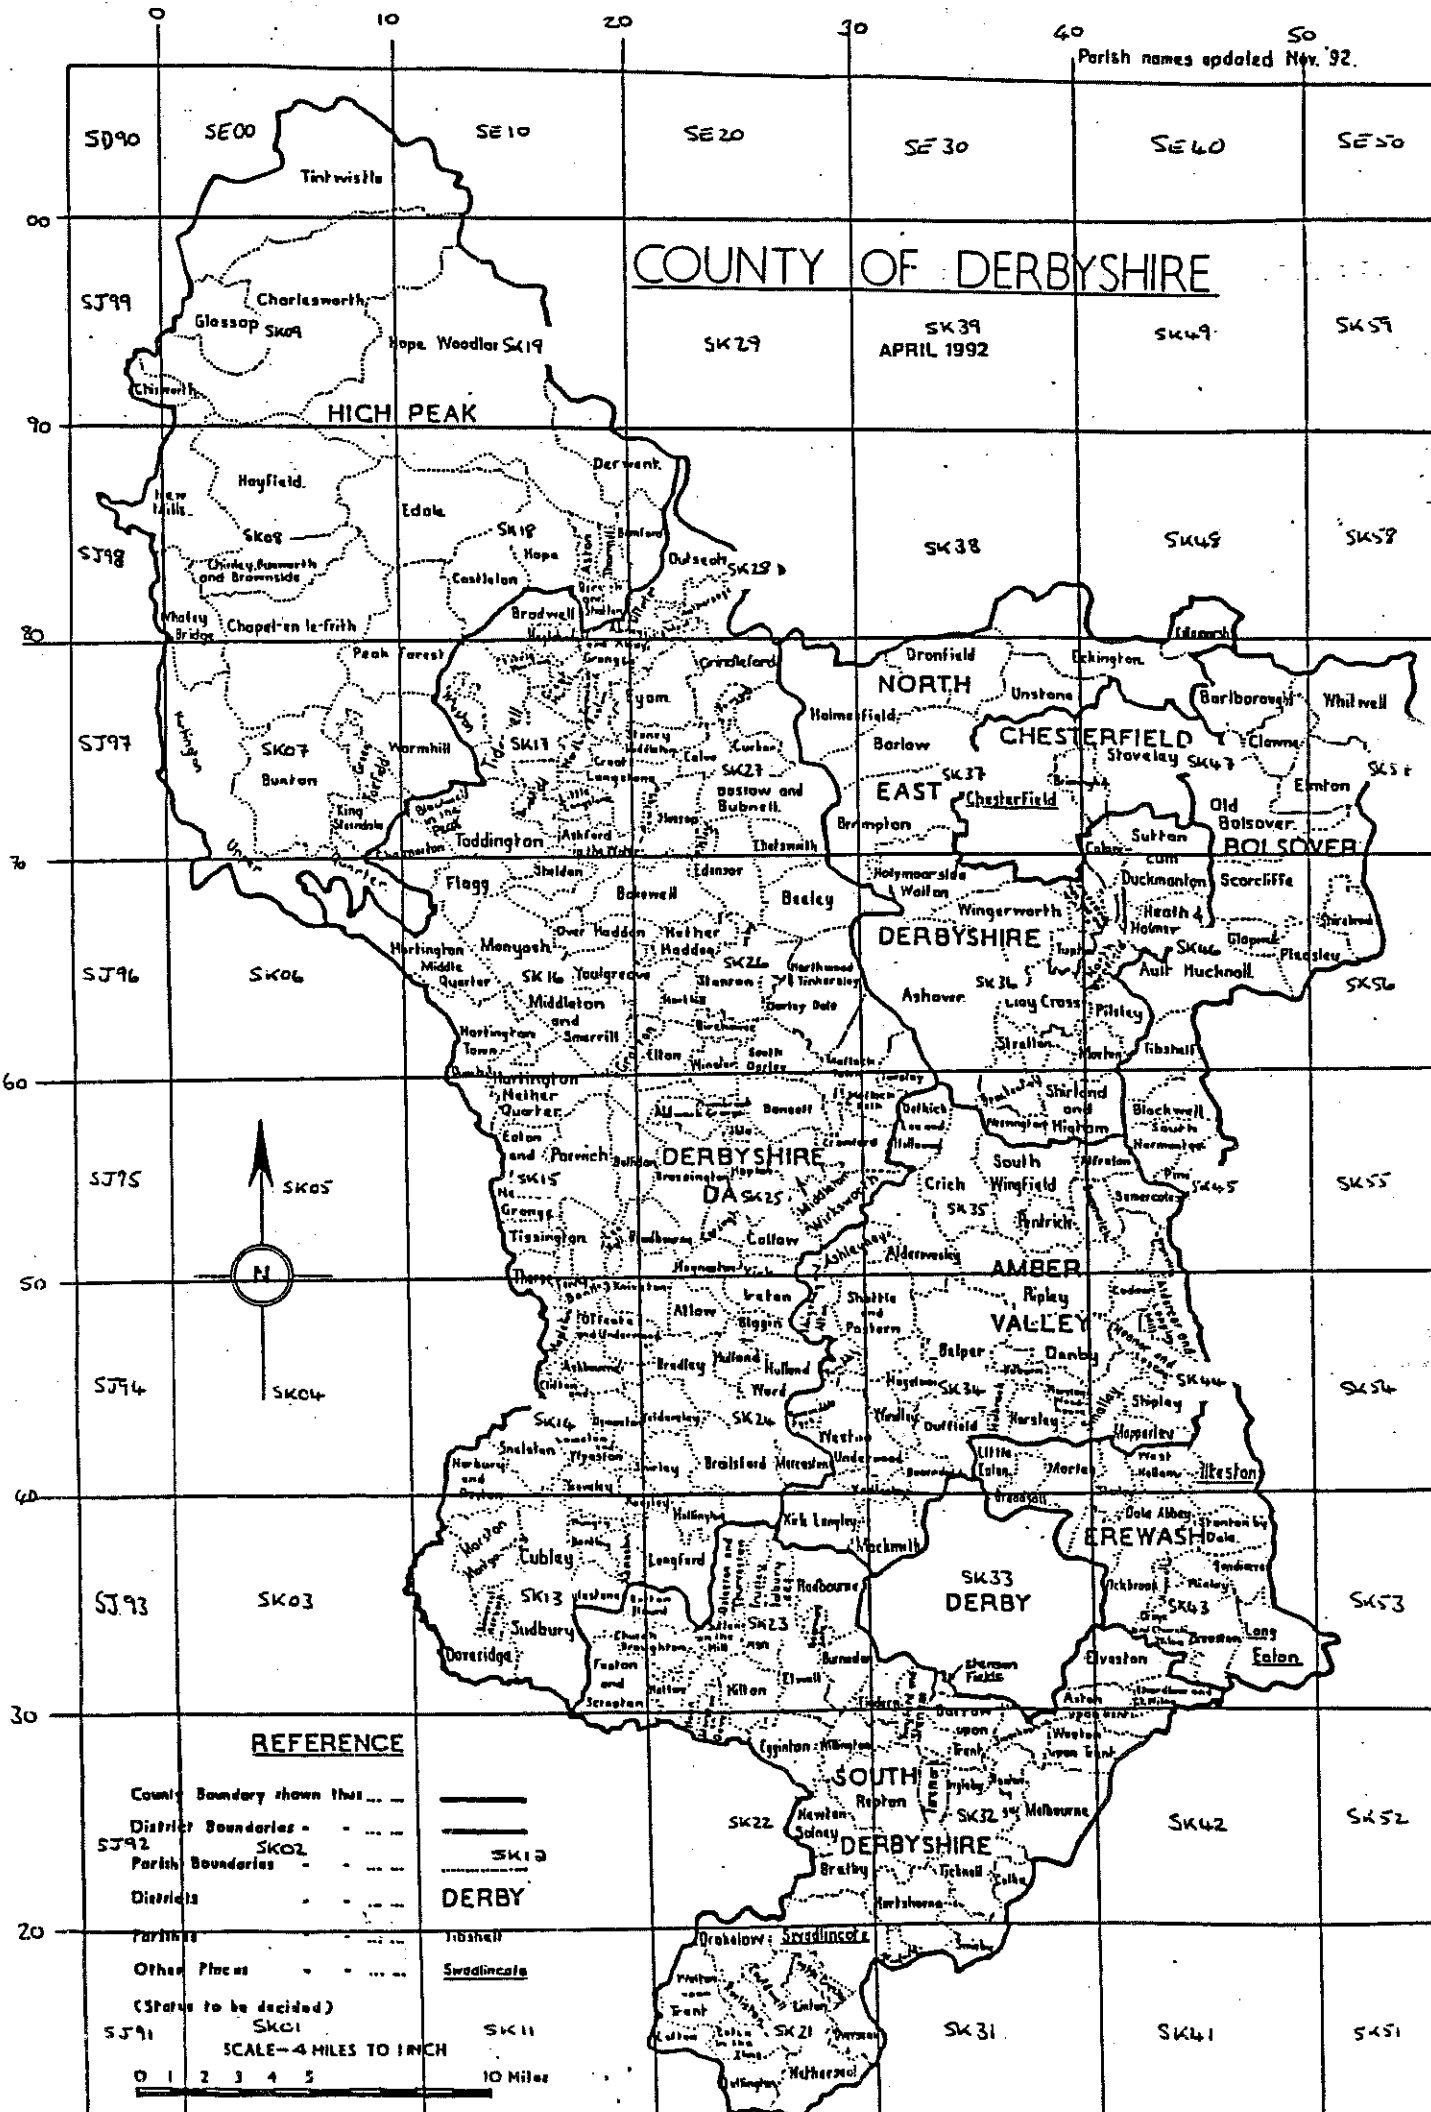

Parish names updated Nov. '92.

COUNTY OF DERBYSHIRE

REFERENCE	
County Boundary shown thus	
District Boundaries -	
SJ92	SK02
Parish Boundaries -	
Districts	
Parishes	
Other Lines	
(Status to be decided)	
SJ91	SK01
SCALE - 4 MILES TO 1 INCH	
0 1 2 3 4 5 10 Miles	